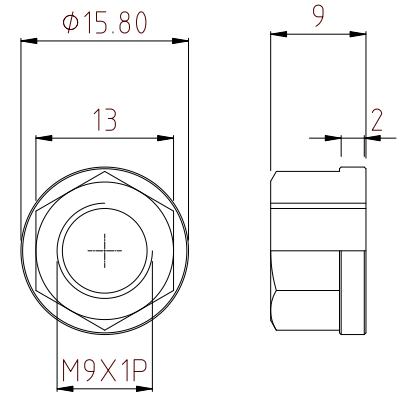

COLLET BODY

DRAWBAR

LOCKING NUT