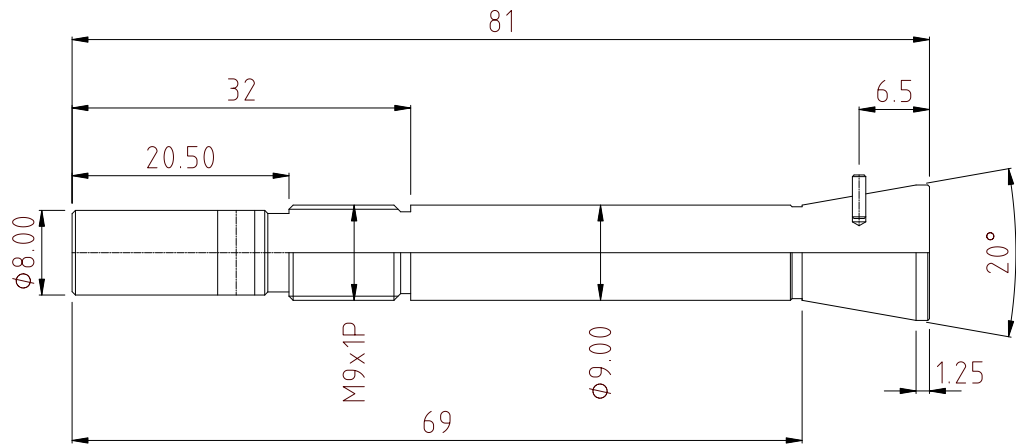

COLLET BODY

DRAWBAR

LOCKING NUT