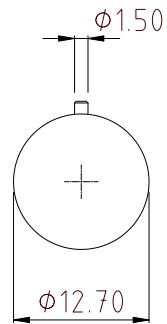

COLLET BODY

DRAWBAR

LOCKING NUT