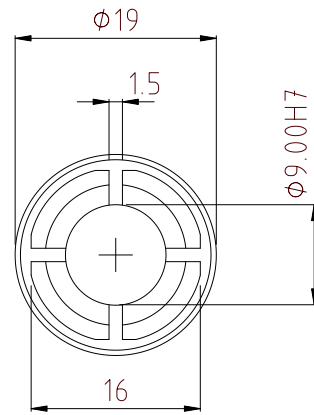

COLLET BODY

DRAWBAR

LOCKING NUT