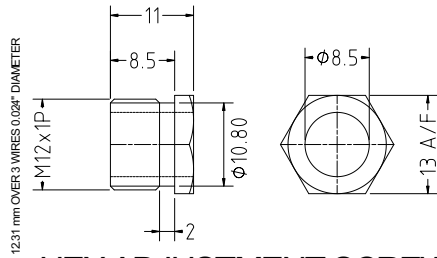

STD FEEDSCREW

BACKLASH ELIMINATION NUT

HEX ADJUSTMENT SCREW

EXTENSION PIECE