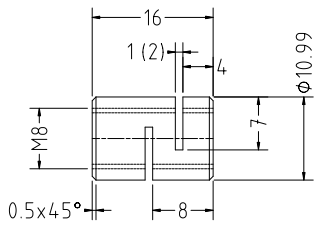

STD FEEDSCREW

BACKLASH ELIMINATION NUT

HEX ADJUSTMENT SCREW

EXTENSION PIECE