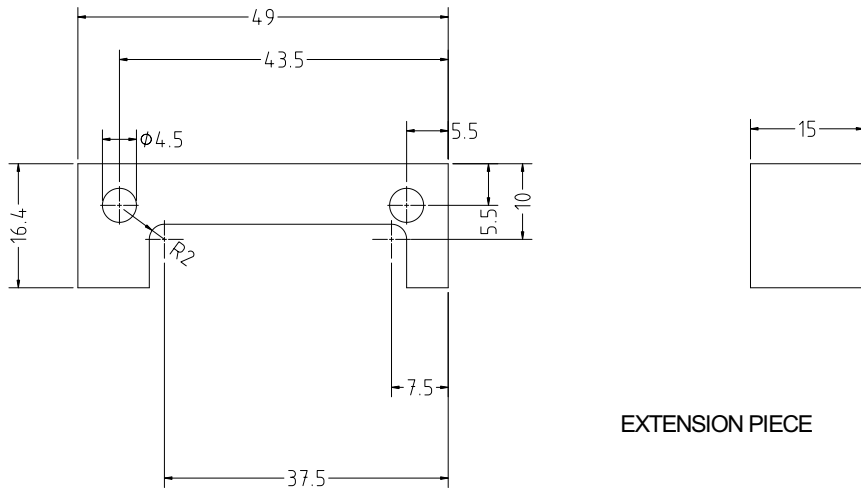

STD FEEDSCREW

BACKLASH ELIMINATION NUT

HEX ADJUSTMENT SCREW

EXTENSION PIECE