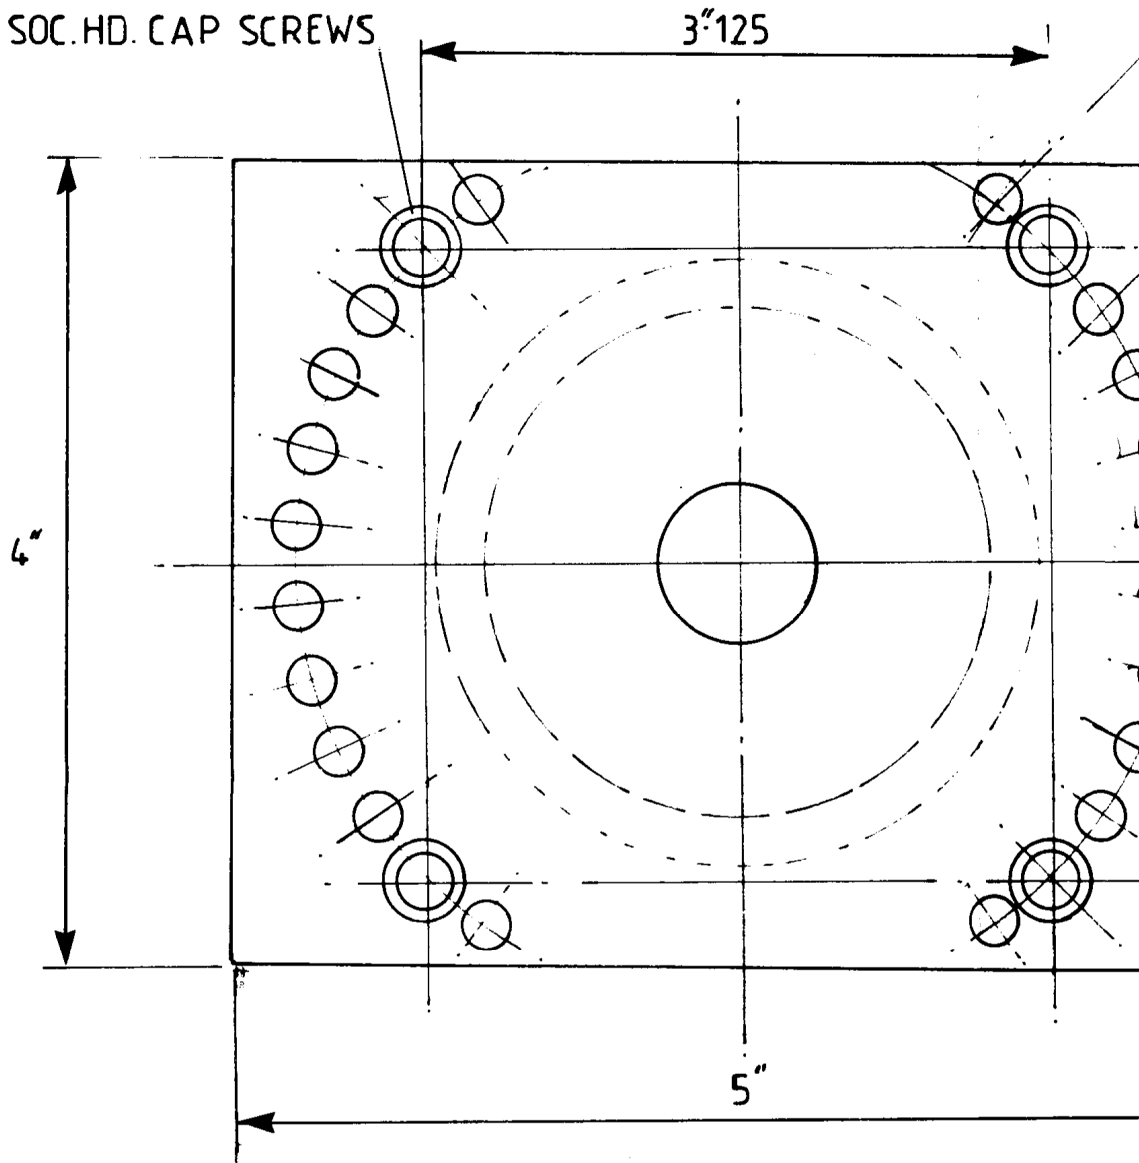

4 HOLES DRILL & C/BORE
FOR 1/4 SOC.HD. CAP SCREWS

(6)

ITEM 1 BASE MILD STEEL QTY 1.