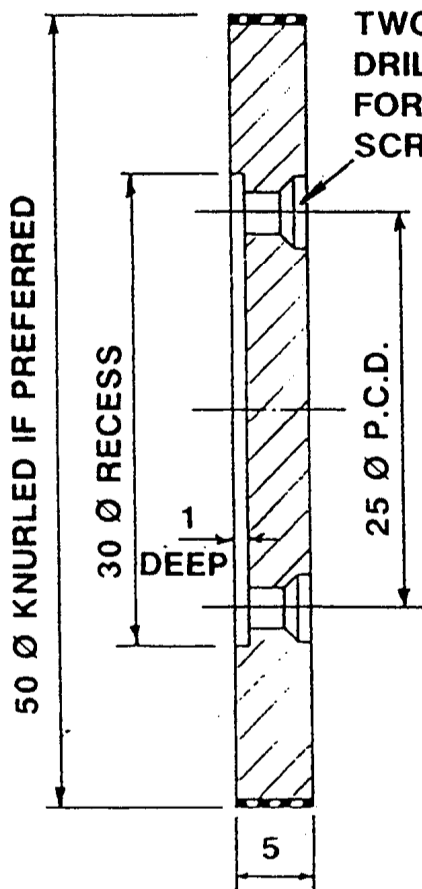

"EXECUTIVE TOY!"

A HEAVY STEEL BAR  
MOUNTED ON THE  
"CONTRACHET" STAYED PUT  
AT ANY ANGLE.

FIT TO WOOD BASE  
(FOR CLAMPING DOWN)

TWO CLEARANCE  
DRILL & C/SK  
FOR M 2.5  
SCREWS

FOUR CLEARANCE DRILL &  
C/SK FOR M 2.5 SCREWS

⑤ HAND WHEEL M.S.

⑥ SUPPORT PLATE M.S.