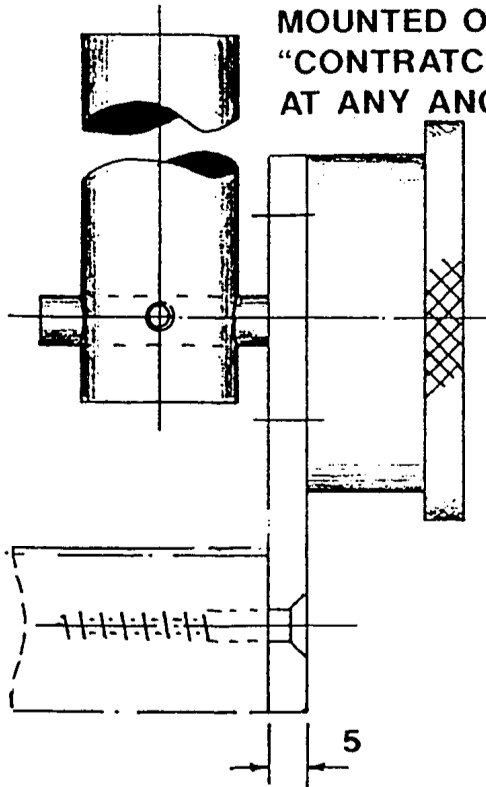

"EXECUTIVE TOY!"

A HEAVY STEEL BAR  
MOUNTED ON THE  
"CONTRACHET" STAYED PUT  
AT ANY ANGLE.

FIT TO WOOD BASE  
(FOR CLAMPING DOWN)

TWO CLEARANCE  
DRILL & C/SK  
FOR M 2.5  
SCREWS

FOUR CLEARANCE DRILL &  
C/SK FOR M 2.5 SCREWS

⑤ HAND WHEEL M.S.

⑥ SUPPORT PLATE M.S.