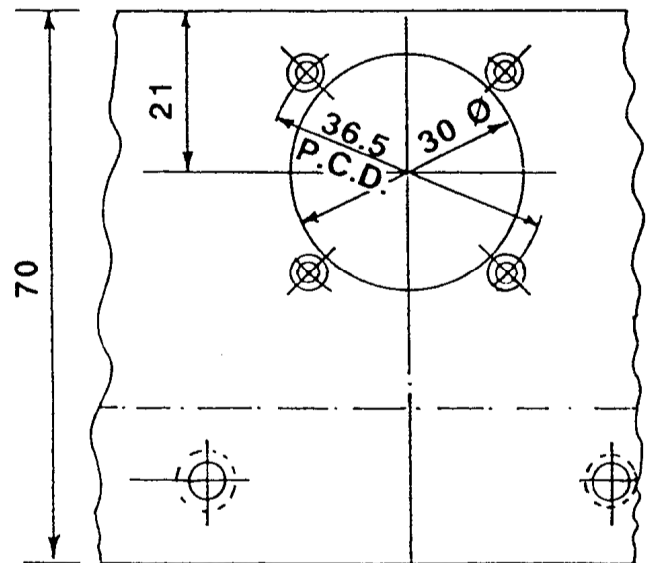

"EXECUTIVE TOY!"

A HEAVY STEEL BAR  
MOUNTED ON THE  
"CONTRACHET" STAYED PUT  
AT ANY ANGLE.

FIT TO WOOD BASE  
(FOR CLAMPING DOWN)

TWO CLEARANCE  
DRILL & C/SK  
FOR M 2.5  
SCREWS

FOUR CLEARANCE DRILL &  
C/SK FOR M 2.5 SCREWS

⑤ HAND WHEEL M.S.

⑥ SUPPORT PLATE M.S.