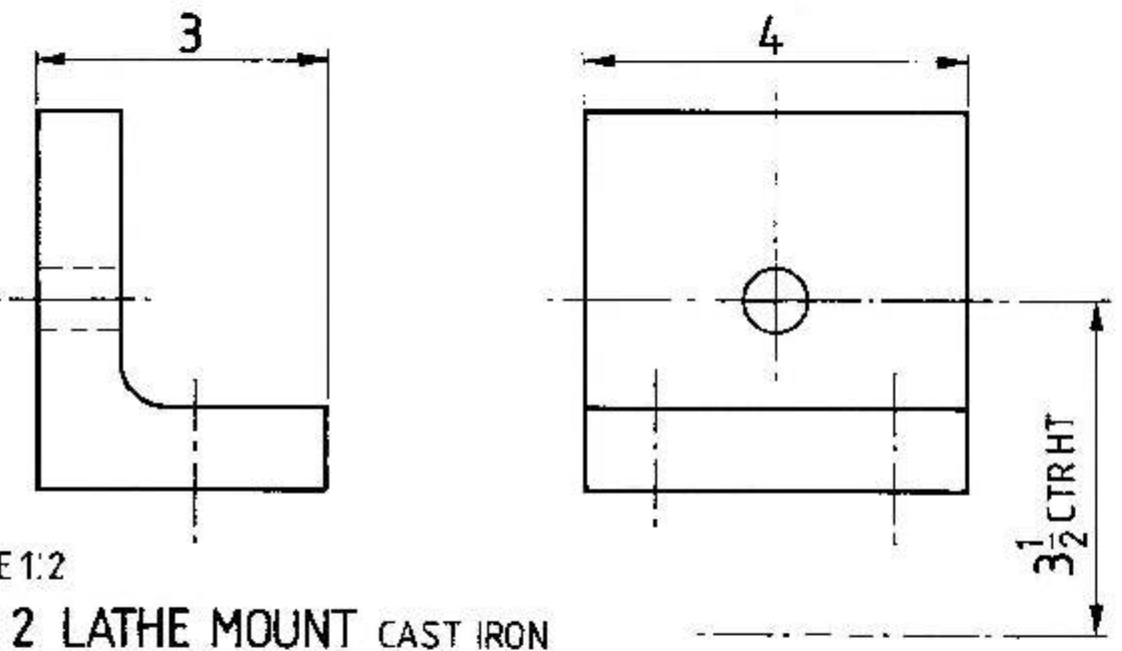

SCALE 1:2
ITEM 1 LATHE MOUNT MILD STEEL

SCALE 1:2
ITEM 4 LATHE MOUNT MILD STEEL

SCALE 1:2
ITEM 2 LATHE MOUNT CAST IRON

SCALE 1:2
ITEM 5 SLIDE BASE CAST IRON QTY 1

SCALE 1:2
ITEM 3 LATHE MOUNT CAST IRON OR MILD STEEL FABRICATED

ITEM 6 ACME NUT MATERIAL: SEE TEXT QTY 1