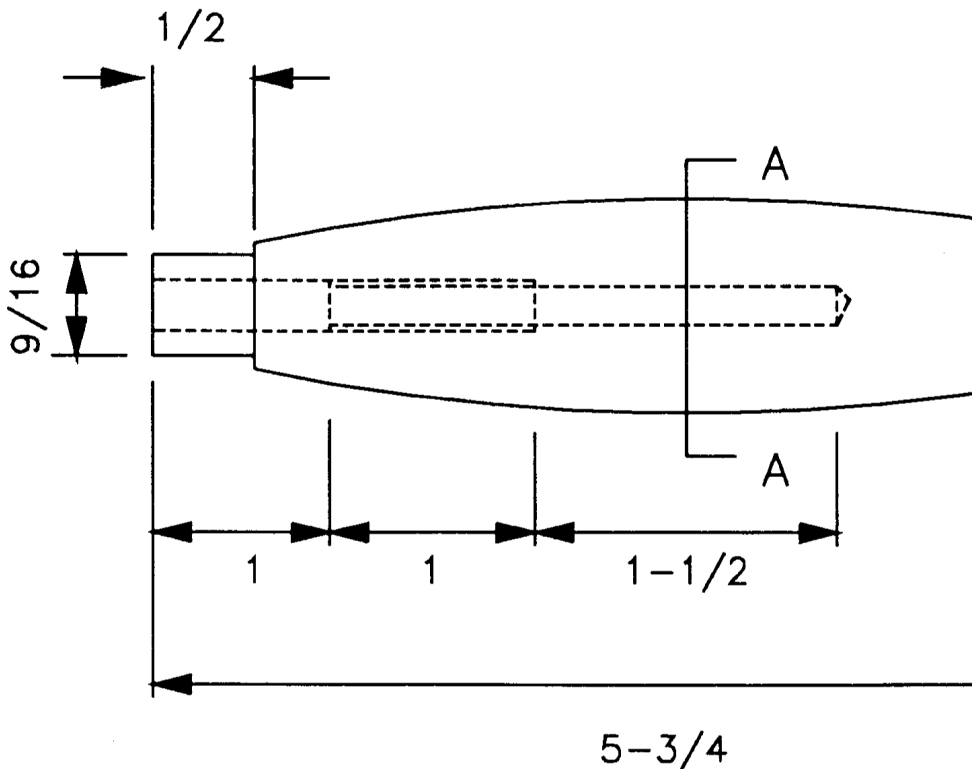

MOUNT CARRIER

TOOLMAKERS HAMMER

5 LENS M

STEEL.
FOR

6 HANDLE