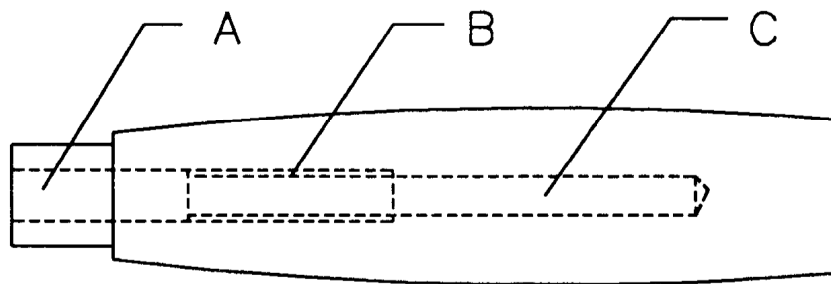

MOUNT CARRIER

TOOLMAKERS HAMMER

5 LENS M

STEEL.
FOR

6 HANDLE