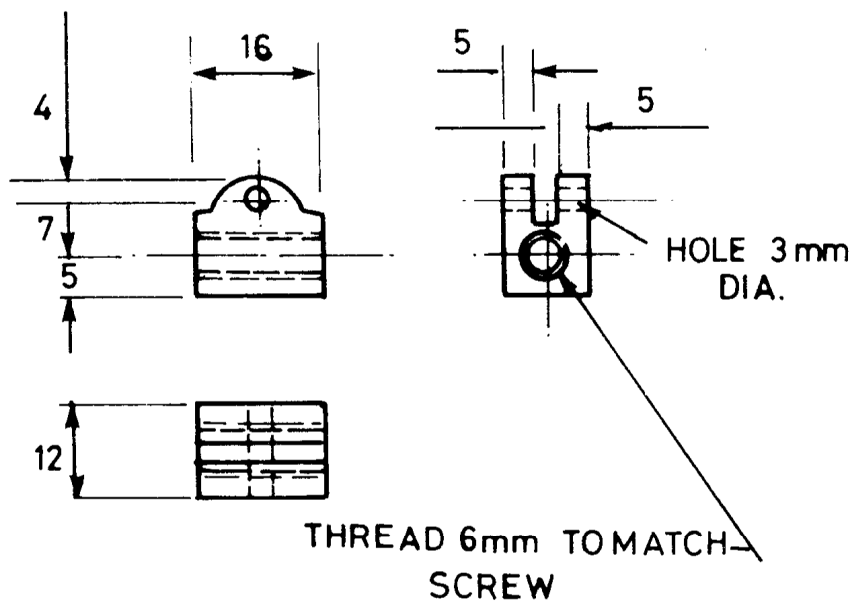

2 HOLES 3mm. DIA.

BEARING BLOCK
2 off BRASS

BOTTLE HOLDER
1 off.

2mm. THK. BRASS
ALL JOINTS SILVER SOLDERED

LIFTER
1 off
BRASS