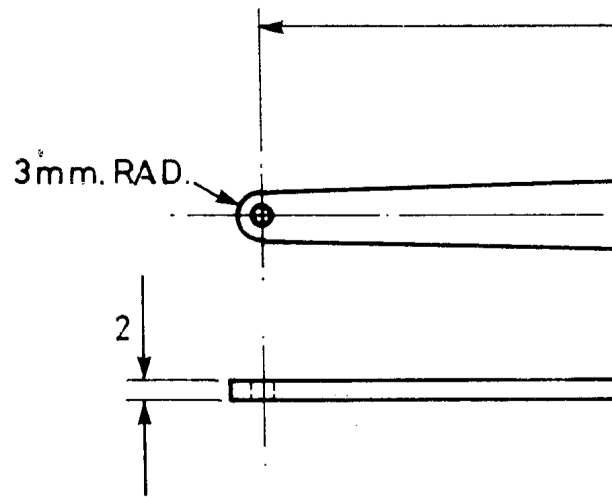

2 HOLES 3mm. DIA.

BEARING BLOCK
2 off BRASS

BOTTLE HOLDER
1 off.

2mm. THK. BRASS
ALL JOINTS SILVER SOLDERED

LIFTER
1 off
BRASS