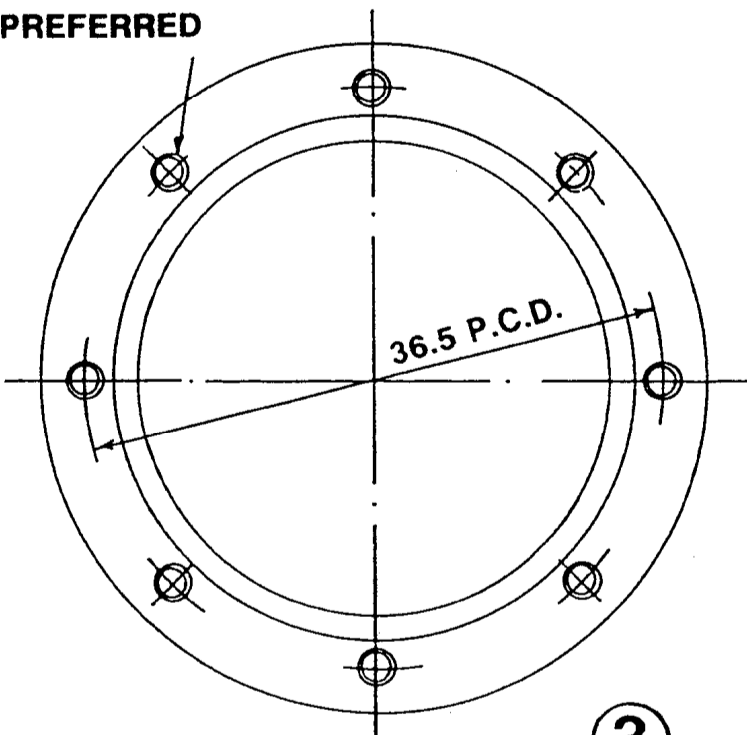

②

EIGHT M 2.5 TAP
MAY RUN THRO'
IF PREFERRED

DRIVING YOKE M.S.

③

BRAKE DRUM M.S.