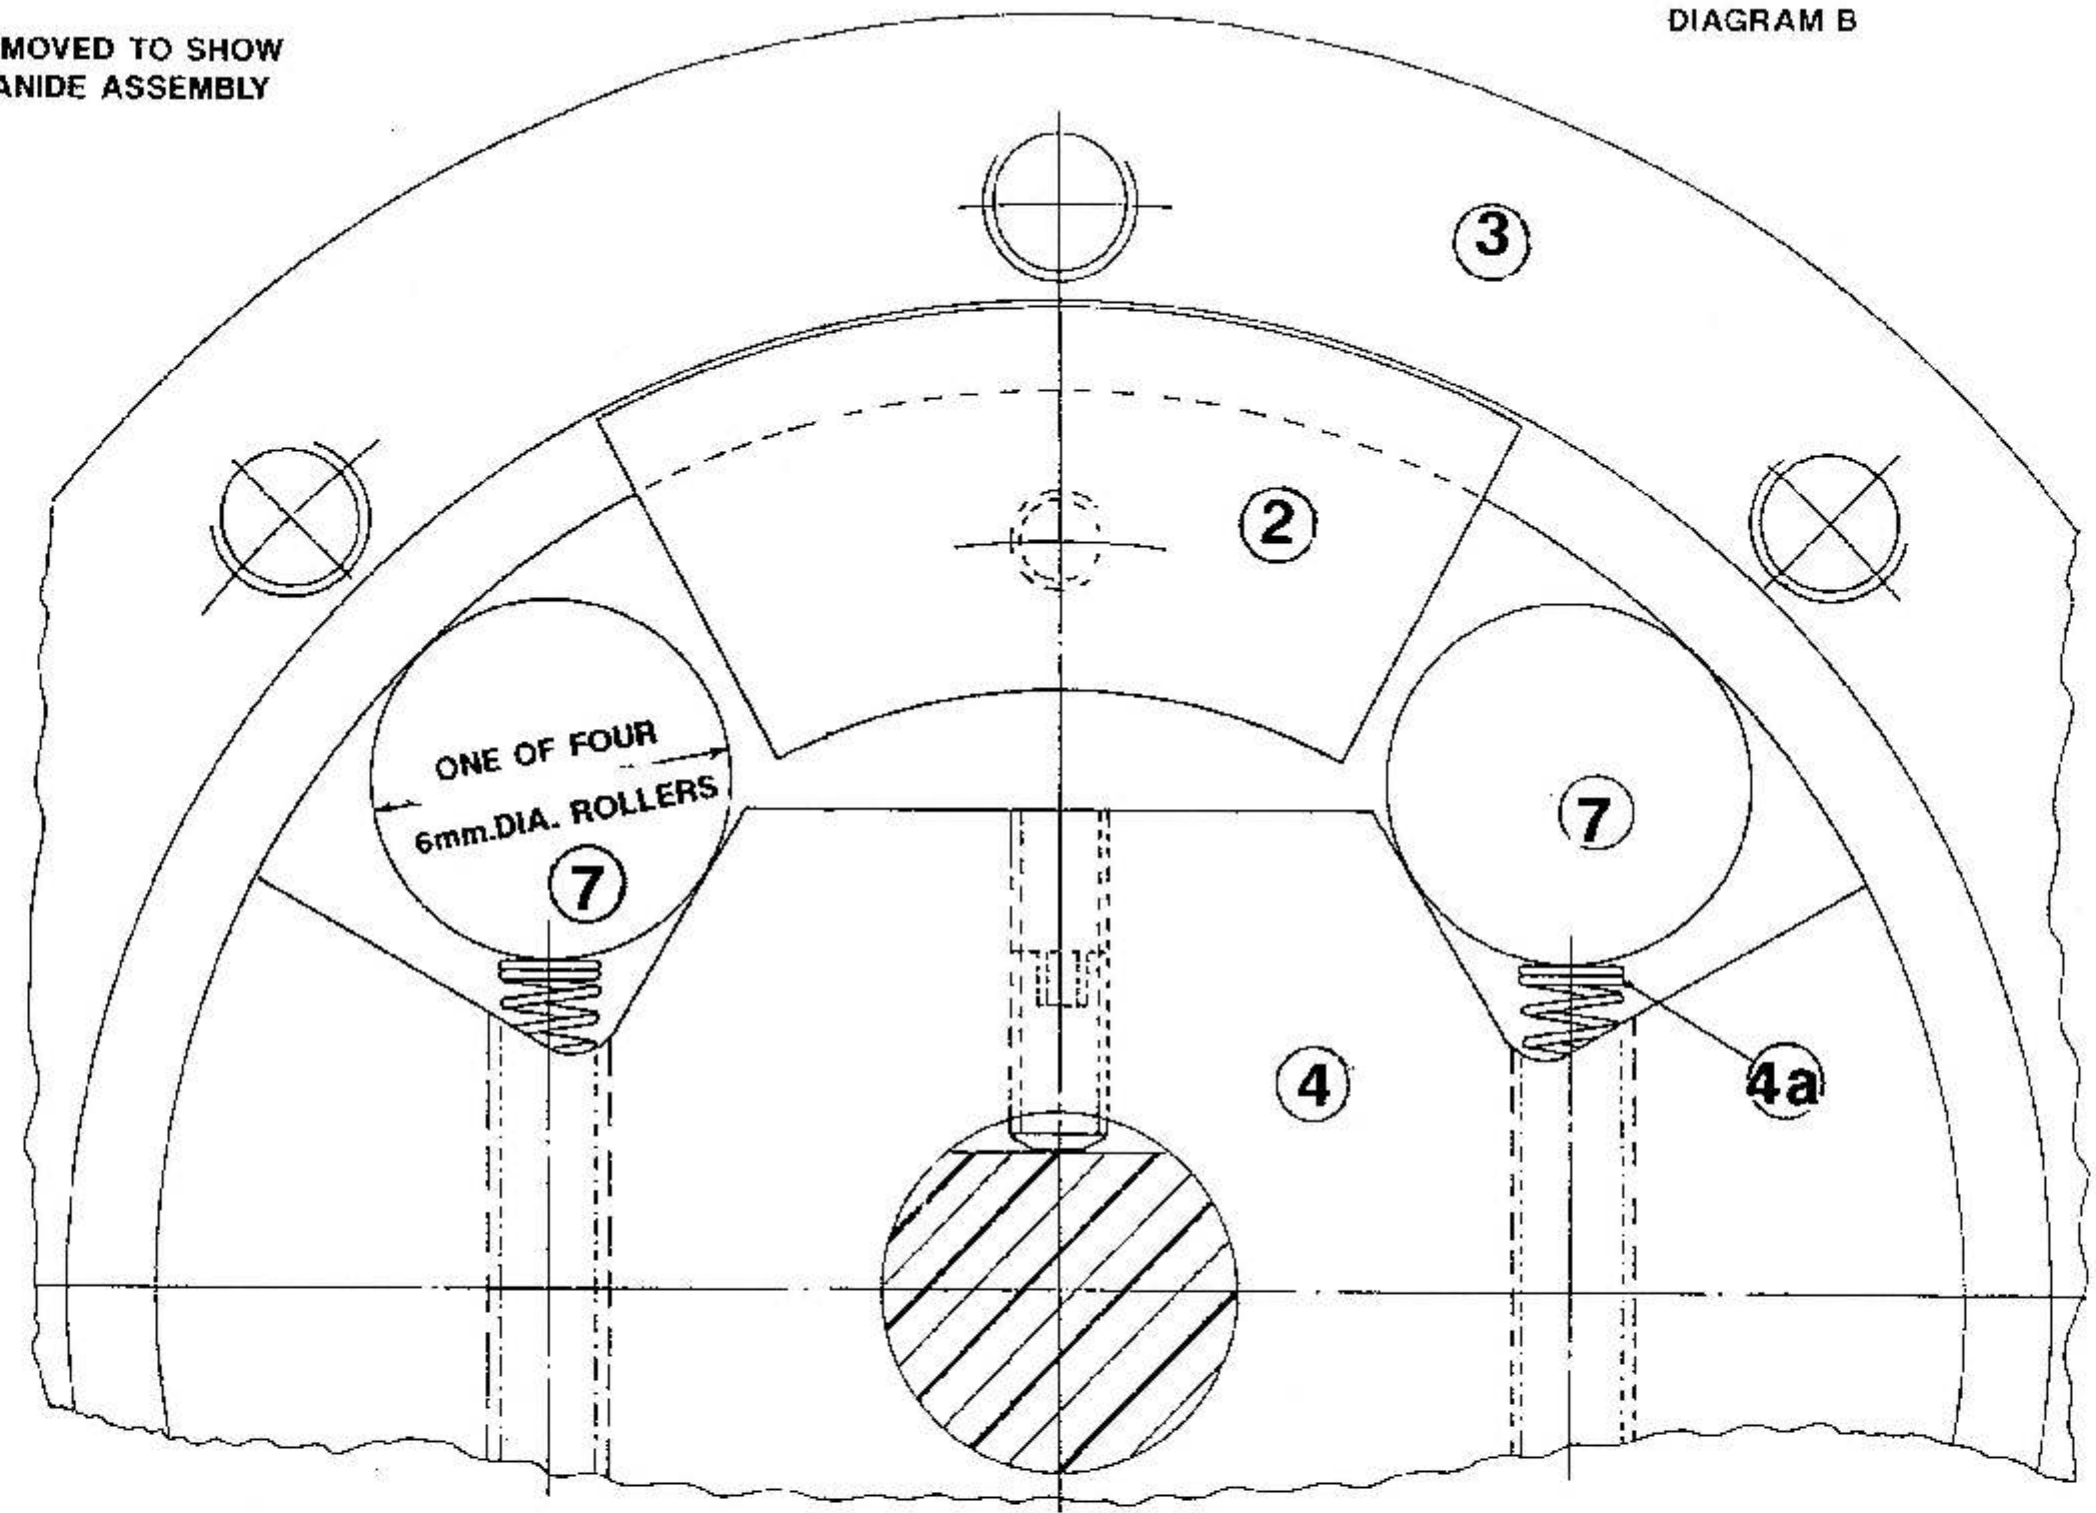

COVER REMOVED TO SHOW THE JECLANIDE ASSEMBLY

JECLANIDE HAND WHEEL

ALL DIMS IN M.M.