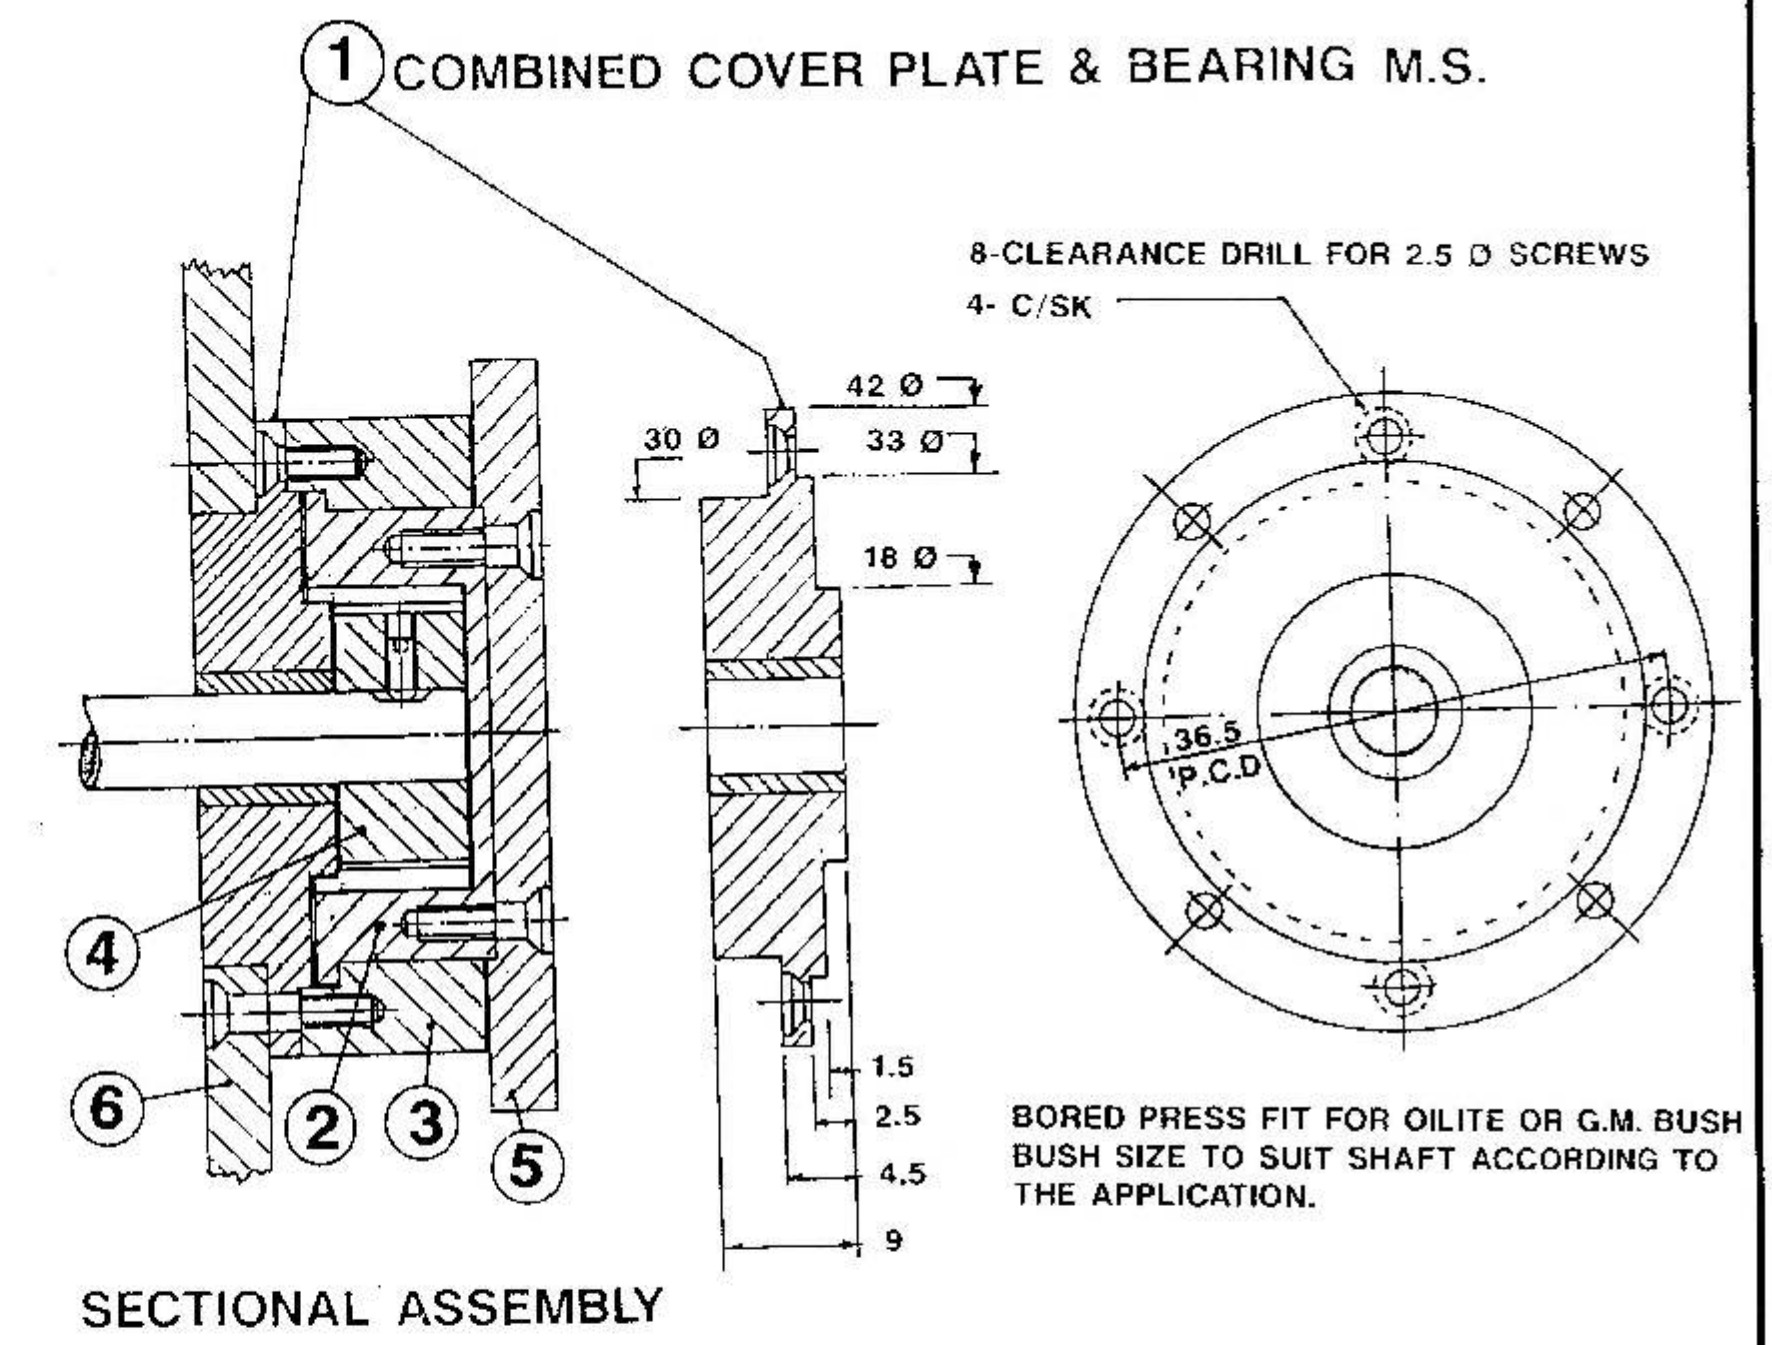

COVER REMOVED TO SHOW THE JECLANIDE ASSEMBLY

JECLANIDE HAND WHEEL

ALL DIMS IN M.M.