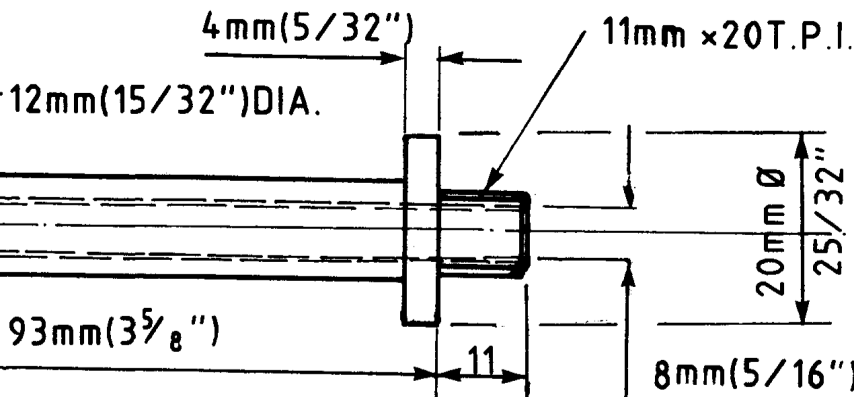

STOCK HOLLOW SPINLE.

8mm (5/16") x 24 T.P.I. x 3/4" DEEP
 DRILLED 7.5mm THROUGH FULL
 LENGTH OF SPINDLE.

DETAIL OF 'T' REST