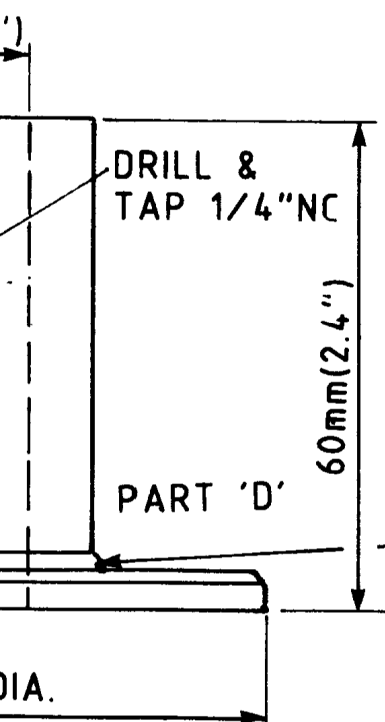

STOCK HOLLOW SPINLE.

8mm (5/16") x 24 T.P.I. x 3/4" DEEP
 DRILLED 7.5mm THROUGH FULL
 LENGTH OF SPINDLE.

DETAIL OF 'T' REST