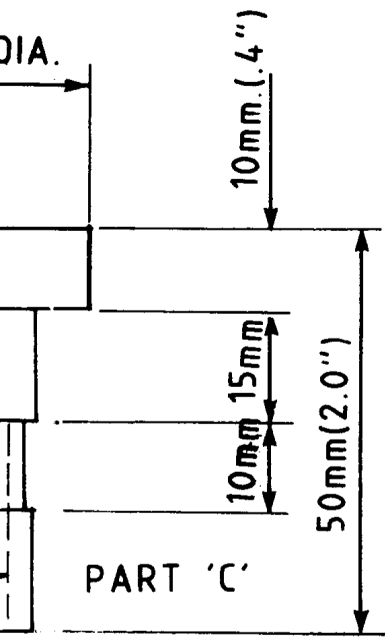

STOCK HOLLOW SPINLE.

8mm (5/16") x 24 T.P.I. x 3/4" DEEP
 DRILLED 7.5mm THROUGH FULL
 LENGTH OF SPINDLE.

DETAIL OF 'T' REST