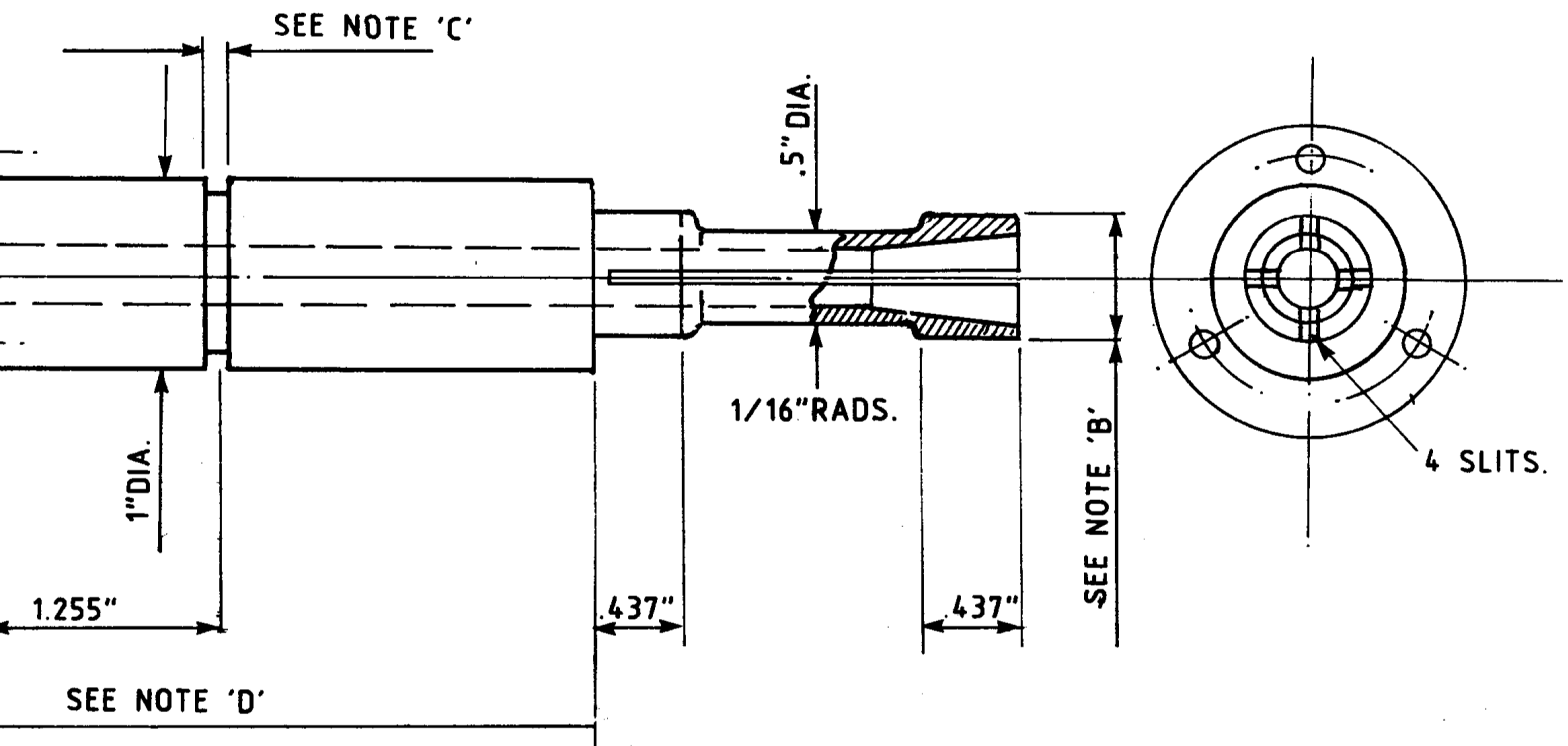

CONE NUT-MILD STEEL.

DRILL & C'BORE FOR 4 B.A. CAP. SCREWS.

SECTOR ARM (MOVING) CAP

ANCE  
C.D.

BARREL-MILD STEEL.