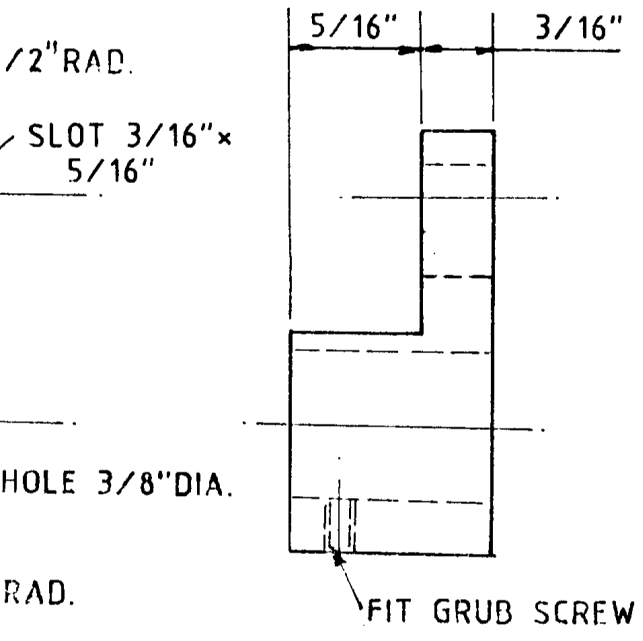

ING BLOCK
1off. BRONZE OR BRASS

CRANK PIN
1off
SCALE 2:1

CONNECTING ROD
1off -MILD STEEL

F MILD STEEL
SCALE 2:1